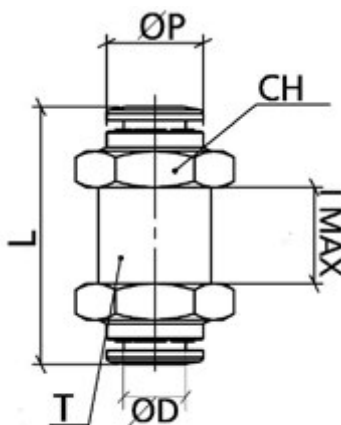

Data Sheet

Article number: 589OTRMM0600

Description: Metal Push-in fitting, Ø6 / M14x1, Bulkhead
Type: OTRMM0600, Nickel plated brass

Measures

= 6

= M14x1

= 12

= 32

= -

= 17

Weight = 31